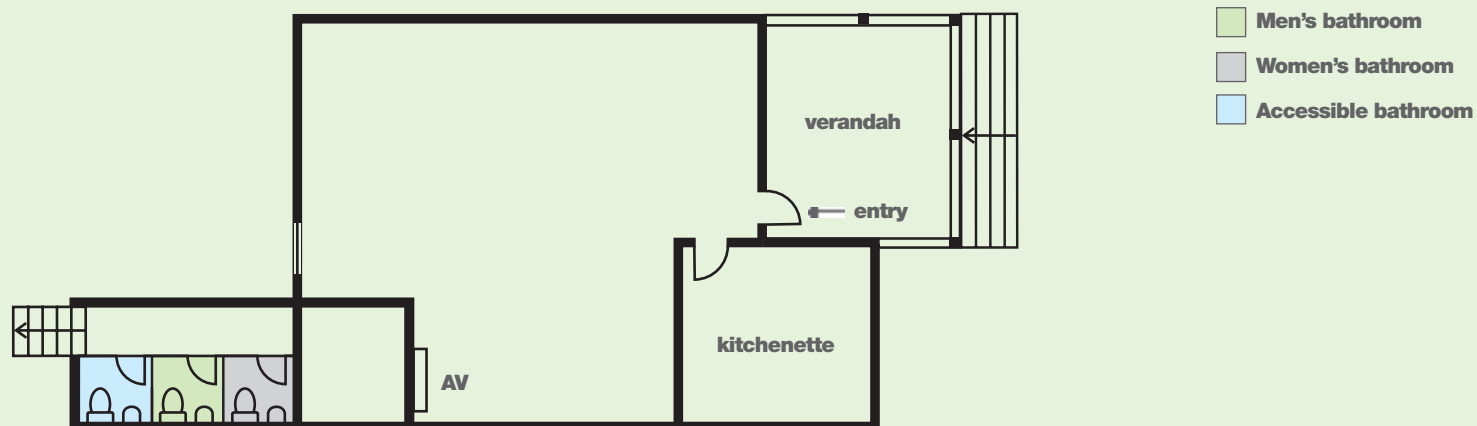

Lakeside Chapel

The Lakeside Chapel is fully self-contained and can seat up to 40 people. It has a kitchenette, AV equipment and a large verandah overlooking the valley's lake.

Lakeside Chapel floor plan (not to scale)