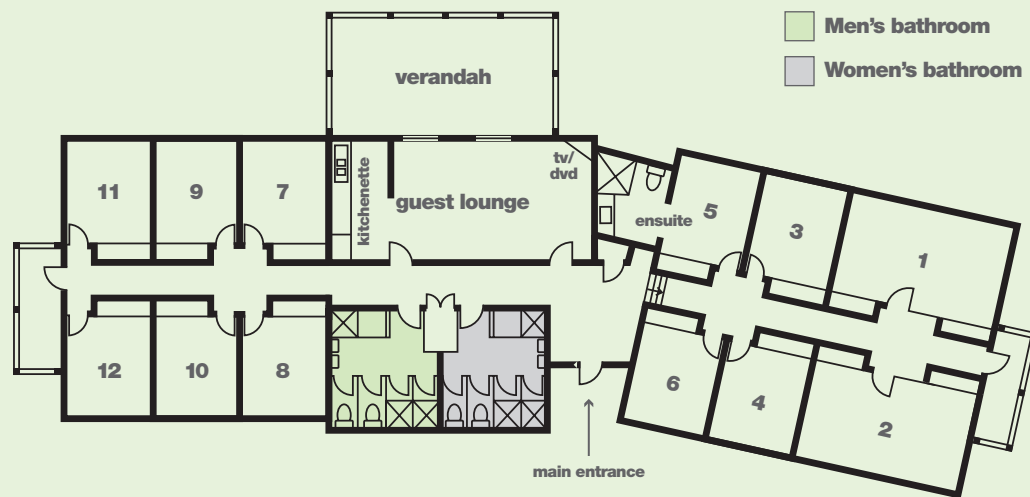

Lodge One

Lodge One accomodates 60 people. There are 12 rooms (one en-suite bathroom), male and female bathrooms, a guest lounge and large verandah overlooking the lake.

Lodge One floor plan (not to scale)

Room number	Number of beds	Type of bedding
1	10	5 double bunks
2	10	5 double bunks
3	4	2 double bunks
4	4	2 double bunks
5	4	2 double bunks (ensuite)
6	4	2 double bunks
7	4	2 double bunks
8	4	2 double bunks
9	4	2 double bunks
10	4	2 double bunks
11	4	2 double bunks
12	4	2 double bunks