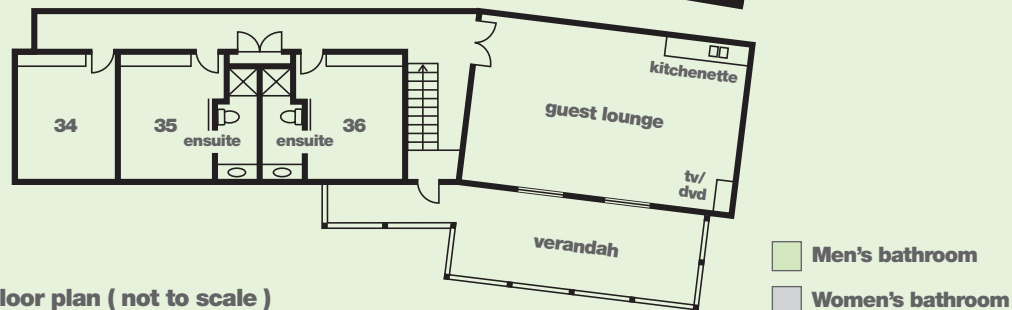

Lodge Three

Lodge Three accommodates 56 people. There are 14 rooms (four with en-suite bathrooms), male and female bathrooms, a guest lounge, and large verandah.

Upper Level

Lower Level

Lodge Three floor plan (not to scale)

Room number	Number of beds	Type of bedding
23	4	2 double bunks
24	4	2 double bunks
25	4	2 double bunks
26	4	2 double bunks (ensuite)
27	4	2 double bunks
28	4	2 double bunks (ensuite)
29	4	2 double bunks
30	4	2 double bunks
31	4	2 double bunks
32	4	2 double bunks
33	4	2 double bunks
34	4	2 double bunks
35	4	2 double bunks (ensuite)
36	4	2 double bunks (ensuite)