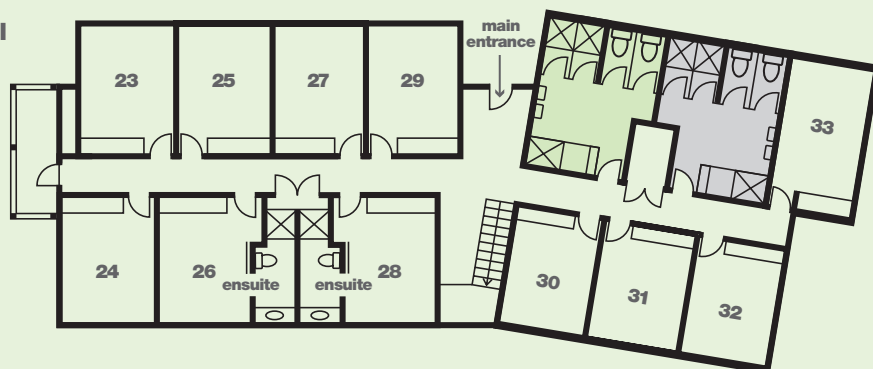

Lodge Three

Lodge Three accommodates 56 people. There are 14 rooms (four with en-suite bathrooms), male and female bathrooms, a guest lounge, and large verandah.

Upper Level

Lower Level

Lodge Three floor plan (not to scale)

Room number	Number of beds	Type of bedding
23	4	2 double bunks
24	4	2 double bunks
25	4	2 double bunks
26	4	2 double bunks (ensuite)
27	4	2 double bunks
28	4	2 double bunks (ensuite)
29	4	2 double bunks
30	4	2 double bunks
31	4	2 double bunks
32	4	2 double bunks
33	4	2 double bunks
34	4	2 double bunks
35	4	2 double bunks (ensuite)
36	4	2 double bunks (ensuite)